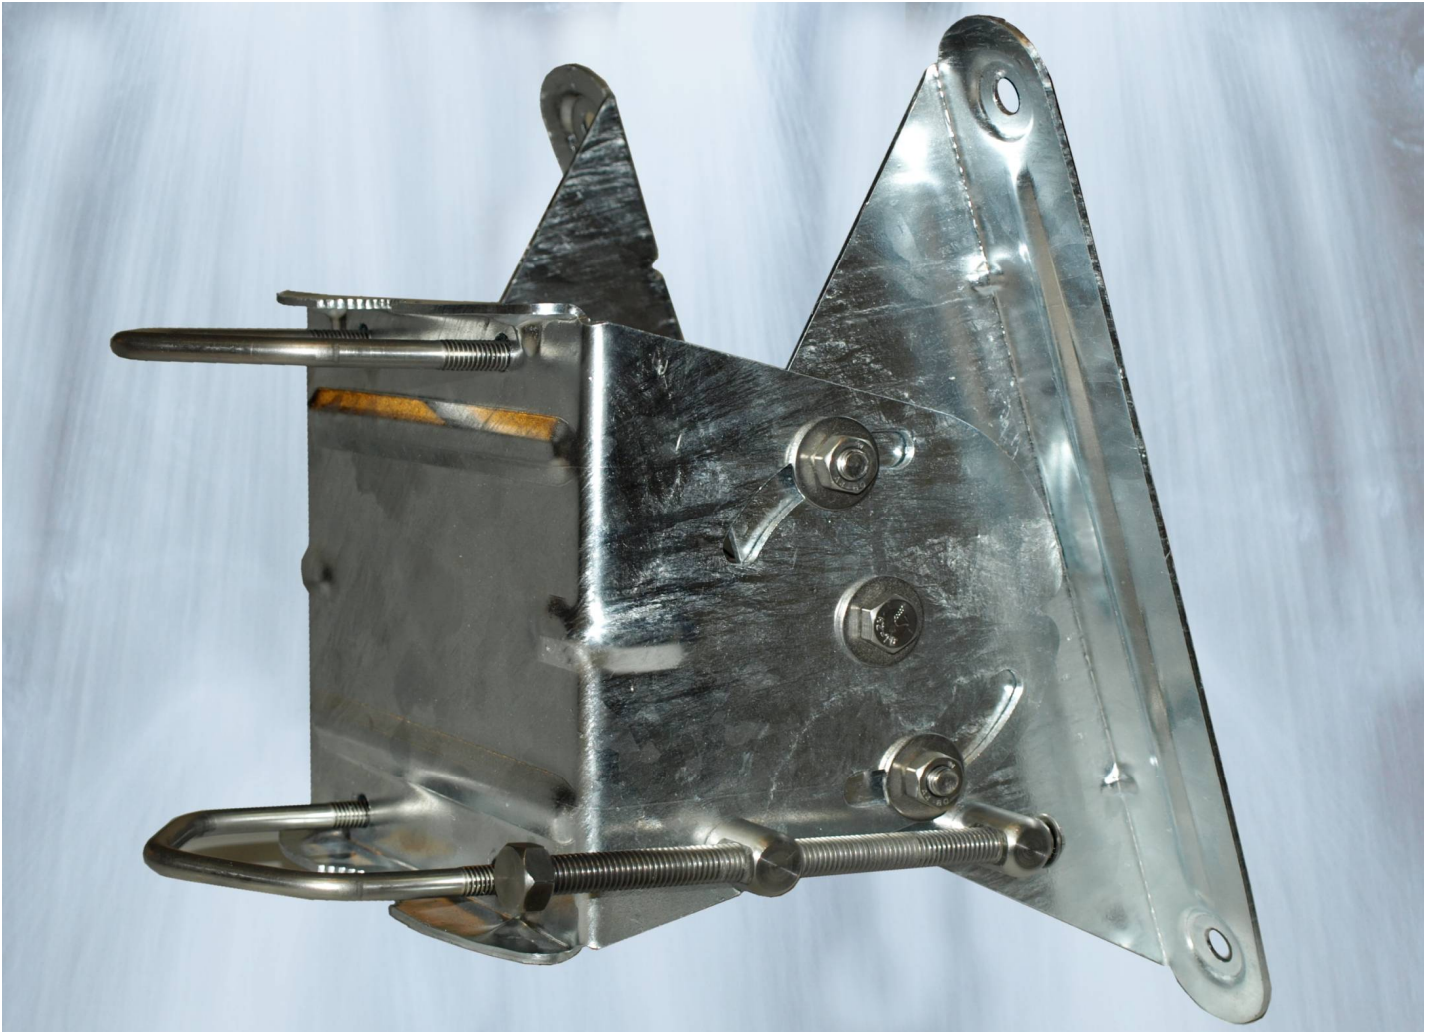

# ASZ-1500

## Elevation over Azimuth Mount

Parametr	Unit	Numerical	Material:
Mount Size	mm	300 x 355 x 260	Hot-dip galvanized steel and stainless steel
Elevation Adjustment Range	deg	-60 ÷ +2 or -2 ÷ +60	
Elevation Fine Adjustment Range	deg	-60 ÷ +2 or -2 ÷ +60	Package Size: Two cardboard boxes: 360x120x 60 mm 215x210x195 mm
Azimuth Adjustment Range	deg	0 ÷ 360	
Azimuth Fine Adjustment Range	deg	no	Compatible Accessories: AS-1500 Offset Dish AS-1500 G Offset Dish STP-1800 Post Mount
Mast Pipe Interface	mm	60 ÷ 88	
Weight	kg	5,5	